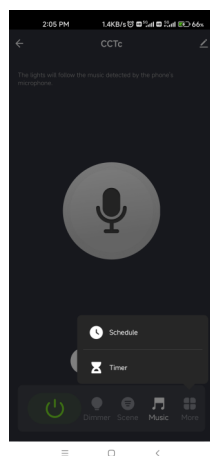

Tuya APP network connection

Please download the corresponding tuya/smart life app according to your region.

Press and hold  and  button for 2s:
clear previous network connection, enter Smart config mode, the output LED will flash 10 times.

Press and hold  and  button for 5s:
Clear previous network connection, enter AP config mode, the output LED will flash 5 times.
If smart config failed, please try AP config.

Repeat power on and off for 5 consecutive times, also clear previous network connection, enter Smart config mode, the output LED will flash 10 times.

If Tuya APP network connection succeed, the output LED will stop flash, and in Tuya APP, you can find CCTc device .

Smart life APP

Tuya Smart

Tuya APP interface

CCT interface

Touch color circle to adjust the color temperature.
Touch brightness slide to adjust brightness.

Scene interface

The 1-4 scene is static color.
the inner color of these scene can be editable.

Music, Schedule, Timer

The music play can use smart phone music player or micro-phone as music signal input.