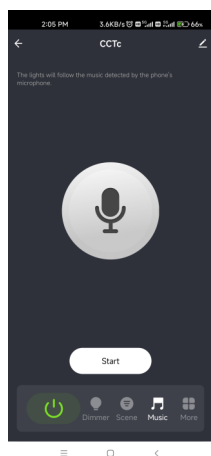

Tuya APP network connection

Please download the corresponding tuya/smart life app according to your region.

Press and hold  and  button for 2s:
clear previous network connection, enter Smart config mode, the output LED will flash 10 times.

Press and hold  and  button for 5s:
Clear previous network connection, enter AP config mode, the output LED will flash 5 times.
If smart config failed, please try AP config.

Repeat power on and off for 5 consecutive times, also clear previous network connection, enter Smart config mode, the output LED will flash 10 times.

If Tuya APP network connection succeed, the output LED will stop flash, and in Tuya APP, you can find CCTc device .

Smart life APP

Tuya Smart

Tuya APP interface

CCT interface

Touch color circle to adjust the color temperature.
Touch brightness slide to adjust brightness.

Scene interface

The 1-4 scene is static color.
the inner color of these scene can be editable.

Music, Schedule, Timer

The music play can use smart phone music player or micro-phone as music signal input.