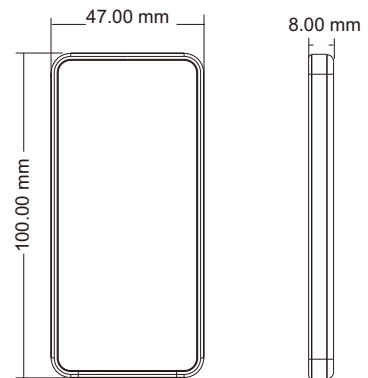

CE RoHS

Technical Parameters

Input and Output		Dimming data		Safety and EMC	
Input voltage	5-24VDC	Input signal	WiFi + IR + 3 button	EMC standard (EMC)	ETSI EN 301 489-1 V2.2.3 ETSI EN 301 489-17 V3.2.4
Output voltage	5-24VDC	Control distance	10m(Barrier-free space)	Safety standard	EN 61348-1:2015+A1:2021 EN 61348-2-13:2014+A1:2017
Output current	2CH,2A/CH	Dimming gray scale	4096 (2^12) levels	Certification	CE, EMC
Output power	20W@5V 48W@12V 96W@24V	Dimming range	0-100%	Package	
Environment		Dimming curve	Logarithmic	Size	L110 x W57 x H28mm
Operation temperature	Ta: -30°C ~ +50°C	PWM Frequency	2KHz (default)	Gross weight	0.086kg
Case temperature (Max.)	Tc: +85°C	Warranty	5 years		
		Protection	Over heat		

Mechanical Structures and Installations

Controller size:

Remote size:

Wiring Diagram

System wiring

Button function

- : Turn on or off light.
- : Adjust color temperature, short press to switch between 3 color temperatures (WW, NW and CW), long press 1-6s for continuous 256 levels adjustment.
- : Adjust brightness, short press 10 levels, long press 1-6s for continuous 256 levels adjustment.