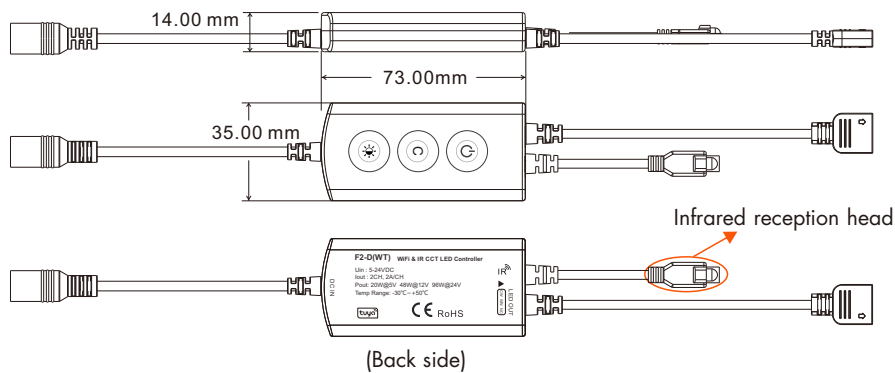

F2-D(WT)+RC2

3-Button WiFi & IR CCT LED Controller

- WiFi & IR 2 channel constant voltage CCT LED controller.
- 2A per channel, output connects with 5 meters CCT LED strip.
- 3 button operation with on/off, CCT and brightness adjustment.
- Tuya APP cloud control, support on/off, color temperature and brightness adjust, delay turn on/off light, timer run, scene edit function.
- Voice control, support for Amazon Alexa, Google Assistant, Tmall Genie and Xiaodu voice assistant.
- 4096 levels 0-100% dimming smoothly without any flash.

CE RoHS

Technical Parameters

Input and Output		Dimming data		Safety and EMC	
Input voltage	5-24VDC	Input signal	WiFi + IR + 3 button	EMC standard (EMC)	ETSI EN 301 489-1 V2.2.3 ETSI EN 301 489-17 V3.2.4
Output voltage	5-24VDC	Control distance	10m(Barrier-free space)	Safety standard	EN 61348-1:2015+A1:2021 EN 61348-2-13:2014+A1:2017
Output current	2CH,2A/CH	Dimming gray scale	4096 (2^12) levels	Certification	CE, EMC
Output power	20W@5V 48W@12V 96W@24V	Dimming range	0-100%	Package	
Environment		Dimming curve	Logarithmic	Size	L110 x W57 x H28mm
Operation temperature	Ta: -30°C ~ +50°C	PWM Frequency	2KHz (default)	Gross weight	0.086kg
Case temperature (Max.)	Tc: +85°C	Warranty	5 years		
		Protection	Over heat		

Mechanical Structures and Installations

Controller size:

Remote size:

Wiring Diagram

System wiring

Button function

- : Turn on or off light.
- : Adjust color temperature, short press to switch between 3 color temperatures (WW, NW and CW), long press 1-6s for continuous 256 levels adjustment.
- : Adjust brightness, short press 10 levels, long press 1-6s for continuous 256 levels adjustment.