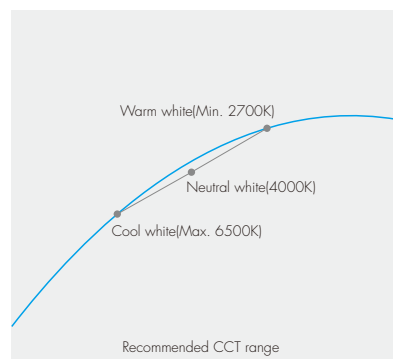

If Tuya APP network connection succeed, the output LED will stop flash, and in Tuya APP, you can find CCTc device .

Smart life APP

Tuya Smart

Tuya APP interface

CCT interface

Touch color circle to adjust the color temperature.
Touch brightness slide to adjust brightness.

Scene interface

The 1-4 scene is static color.
the inner color of these scene can be editable.

Music, Schedule, Timer

The music play can use smart phone music player or micro-phone as music signal input.

The Schedule key can add multiple timers to turn on or turn off light according to different time periods.

The Timer key can turn on or turn off light in the next 24 hours.

Dimming Curve

Linear dual color tuning