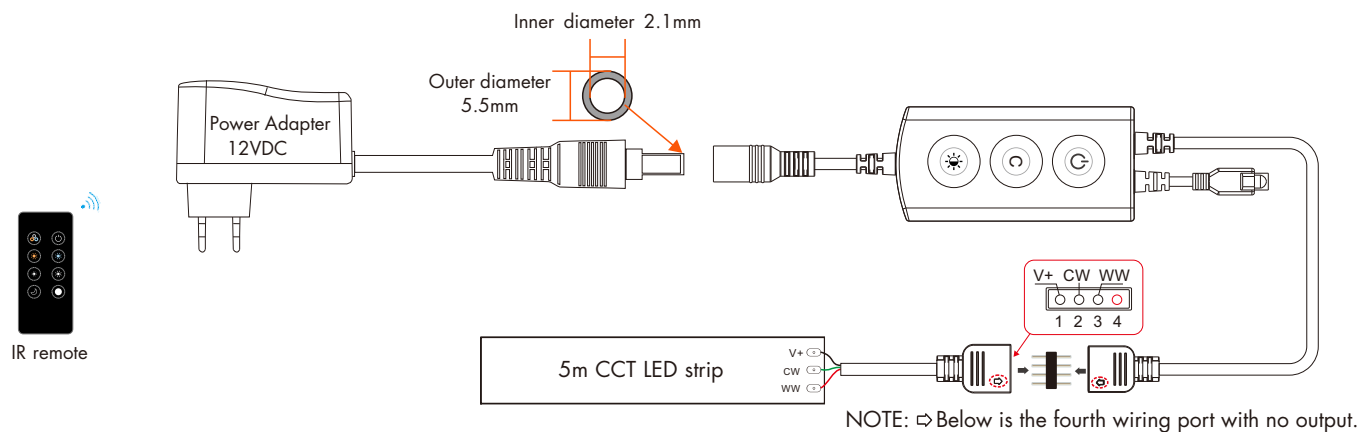

CE RoHS

Technical Parameters

Input and Output		Dimming data		Safety and EMC	
Input voltage	5-24VDC	Input signal	WiFi + IR + 3 button	EMC standard (EMC)	ETSI EN 301 489-1 V2.2.3 ETSI EN 301 489-17 V3.2.4
Output voltage	5-24VDC	Control distance	10m(Barrier-free space)	Safety standard	EN 61348-1:2015+A1:2021 EN 61348-2-13:2014+A1:2017
Output current	2CH,2A/CH	Dimming gray scale	4096 (2^12) levels	Certification	CE, EMC
Output power	20W@5V 48W@12V 96W@24V	Dimming range	0-100%	Package	
Environment		Dimming curve	Logarithmic	Size	L110 x W57 x H28mm
Operation temperature	Ta: -30°C ~ +50°C	PWM Frequency	2KHz (default)	Gross weight	0.086kg
Case temperature (Max.)	Tc: +85°C	Warranty	5 years		
		Protection	Over heat		

Mechanical Structures and Installations

Controller size:

Remote size:

Wiring Diagram

System wiring

Button function

- : Turn on or off light.
- : Adjust color temperature, short press to switch between 3 color temperatures (WW, NW and CW), long press 1-6s for continuous 256 levels adjustment.
- : Adjust brightness, short press 10 levels, long press 1-6s for continuous 256 levels adjustment.

Key function of IR remote controller

- : Turn on/off the light.
- : Short press switch between 3 color temperature (warm white, neutral white, cool white).
- : Color temperature +/-, short press 10 levels, long press 1-6s for continuous 256 levels adjustment.
- : Brightness +/-, short press 10 levels, long press 1-6s for continuous 256 levels adjustment.
- : Brightness 10%.
- : Brightness 100%.