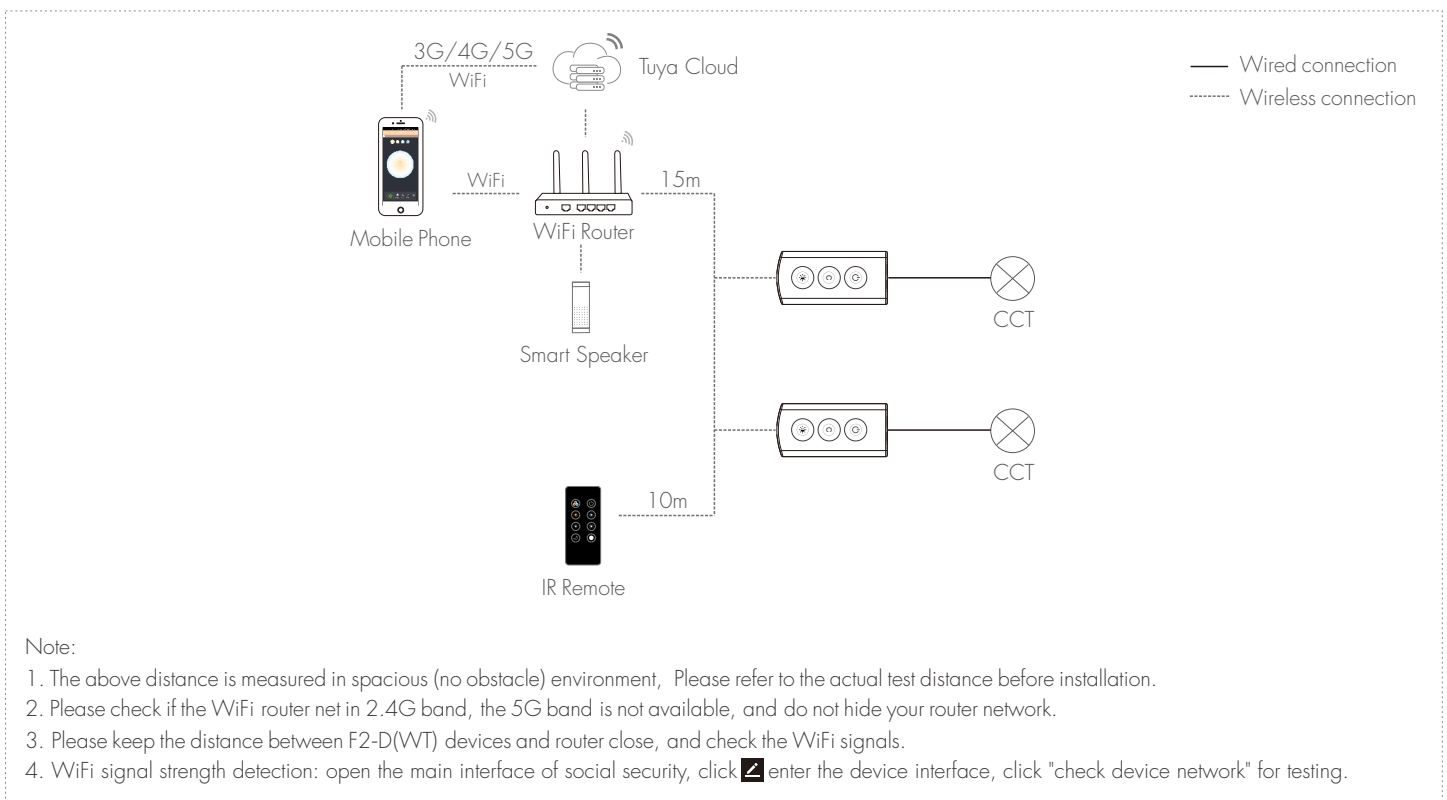

CE RoHS

Technical Parameters

Input and Output		Dimming data		Safety and EMC	
Input voltage	5-24VDC	Input signal	WiFi + IR + 3 button	EMC standard (EMC)	ETSI EN 301 489-1 V2.2.3 ETSI EN 301 489-17 V3.2.4
Output voltage	5-24VDC	Control distance	10m(Barrier-free space)	Safety standard	EN 61348-1:2015+A1:2021 EN 61348-2-13:2014+A1:2017
Output current	2CH,2A/CH	Dimming gray scale	4096 (2^12) levels	Certification	CE, EMC
Output power	20W@5V 48W@12V 96W@24V	Dimming range	0-100%	Package	
Environment		Dimming curve	Logarithmic	Size	L110 x W57 x H28mm
Operation temperature	Ta: -30°C ~ +50°C	PWM Frequency	2KHz (default)	Gross weight	0.086kg
Case temperature (Max.)	Tc: +85°C	Warranty	5 years		
		Protection	Over heat		

Mechanical Structures and Installations

Controller size:

Remote size:

Wiring Diagram

System wiring

Button function

- : Turn on or off light.
- : Adjust color temperature, short press to switch between 3 color temperatures (WW, NW and CW), long press 1-6s for continuous 256 levels adjustment.
- : Adjust brightness, short press 10 levels, long press 1-6s for continuous 256 levels adjustment.

Note:

1. Press and hold the and button for 2s, output LED flashes 3 times, the light on/off fade time will change between 3s and 0.5s.
2. Press and hold the , and button for 2s, output LED flashes multiple times, switch between "+, CW, WW" (flashes 1 times) and "+, WW CW" (flashes 2 times) output sequences, default is "+, CW, WW" order.

Key function of IR remote controller

- : Turn on/off the light.
- : Short press switch between 3 color temperature (warm white, neutral white, cool white).
- : Color temperature +/-, short press 10 levels, long press 1-6s for continuous 256 levels adjustment.
- : Brightness +/-, short press 10 levels, long press 1-6s for continuous 256 levels adjustment.
- : Brightness 10%.
- : Brightness 100%.