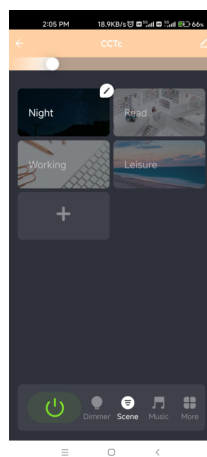

Tuya APP network connection

Please download the corresponding tuya/smart life app according to your region.

Press and hold  and  button for 2s:
clear previous network connection, enter Smart config mode, the output LED will flash 10 times.

If Tuya APP network connection succeed, the output LED will stop flash, and in Tuya APP, you can find CCTc device .

Smart life APP

Tuya Smart

Tuya APP interface

CCT interface

Touch color circle to adjust the color temperature.
Touch brightness slide to adjust brightness.

Scene interface

The 1-4 scene is static color.
the inner color of these scene can be editable.

Music, Schedule, Timer

The music play can use smart phone music player or micro-phone as music signal input.