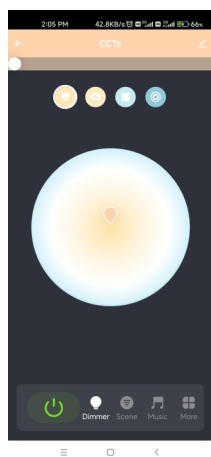

Key function of IR remote controller

- : Turn on/off the light.
- : Short press switch between 3 color temperature (warm white, neutral white, cool white).
- : Color temperature +/-, short press 10 levels, long press 1-6s for continuous 256 levels adjustment.
- : Brightness +/-, short press 10 levels, long press 1-6s for continuous 256 levels adjustment.
- : Brightness 10%.
- : Brightness 100%.

Tuya APP network connection

Please download the corresponding tuya/smart life app according to your region.

Press and hold  and  button for 2s:
clear previous network connection, enter Smart config mode, the output LED will flash 10 times.

If Tuya APP network connection succeed, the output LED will stop flash, and in Tuya APP, you can find CCTc device .

Smart life APP

Tuya Smart

Tuya APP interface

CCT interface

Touch color circle to adjust the color temperature.
Touch brightness slide to adjust brightness.

Scene interface

The 1-4 scene is static color.
the inner color of these scene can be editable.

Music, Schedule, Timer

The music play can use smart phone music player or micro-phone as music signal input.